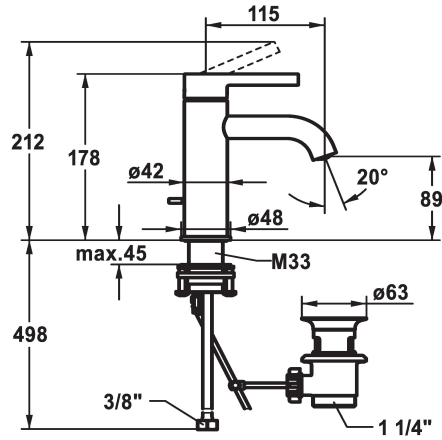

KWC BEVO Lever mixer - Basin

Modell-Linie: BEVO | 12.421.041.000FL
Hanat | Käsi­käyt­toiset hanat

KWC-No.

124603
chromeline, A 115, flexible connection hoses, with pop-up valve

124604
chromeline, A 115, flexible connection hoses, without pop-up valve

- * Lever mixer
- * EcoProtect - water-saving device
- * Fixed spout
 - Neoperl® Caché® CS, Coin Slot
- * KWC cartridge M 35 OP
 - with ceramic discs
 - flow rate and temperature continuously variable

ATT-KWC- ABLAUFGARNITUR

mit_Ablaufgarnitur

ohne_Ablaufgarnitur

- temperature limitation
- * Flexible connection hoses 3/8"
- * QuickInstallation - Fastening via threaded connection with locking screws
- * Mounting hole size ø35 mm
- * Scope of delivery:
 - KWC pop-up valve Z.538.581.000

5 l/min (3 bar)
mit_Ablaufgarnitur
Flexible_Anschluss­schläuche
Kiinnitetty
topbedient
chromeline
Standmontage
01
178
yes
A115
A
89
MESSING
0

Varaosat

KWC BEVO Lever mixer - Basin

Modell-Linie: BEVO | 12.421.041.000FL
Hanat | Käsi­käyt­toiset hanat