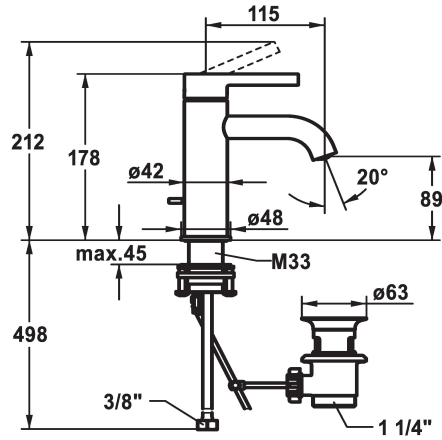

KWC BEVO Lever mixer - Basin

Modell-Linie: BEVO | 12.421.041.000FL
Armatura umywalkowa | Armatura jednouchwytywa

KWC-No.

124603
chromeline, A 115, flexible connection hoses, with pop-up valve

124604
chromeline, A 115, flexible connection hoses, without pop-up valve

mit_Ablaufgarnitur

ohne_Ablaufgarnitur

- temperature limitation
- * Flexible connection hoses 3/8"
- * QuickInstallation - Fastening via threaded connection with locking screws
- * Mounting hole size ø35 mm
- * Scope of delivery:
 - KWC pop-up valve Z.538.581.000

Dane techniczne

A_Spout_Spray
ATT-KWC-ABLAUFGARNITUR
Connection
ATT-KWC-AUSLAUF
Handling
ATT-KWC-FARBCODE
Installation_type
Faucet_typ
Dimension Height
G_Acoustic group
Projection_A
EnergyLabelCH
ATT-KWC-MASS-WASSERAUSTRITT
Material

5 l/min (3 bar)
mit_Ablaufgarnitur
Flexible_Anschlusschläuche
fest
topbedient
chromeline
Standmontage
01
178
1
A115
A
89
MESSING

Części zamienne

KWC BEVO Lever mixer - Basin

Modell-Linie: BEVO | 12.421.041.000FL
Armatura umywalkowa | Armatura jednouchwytowa