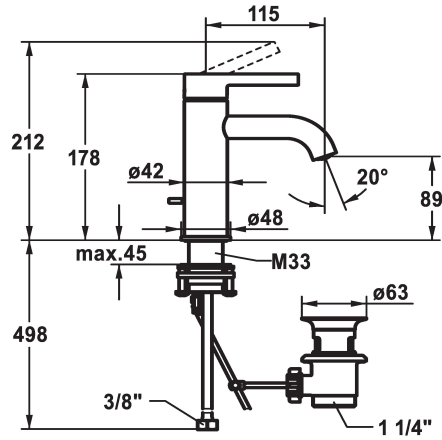

KWC BEVO Lever mixer - Basin

Modell-Linie: BEVO | 12.421.041.000FL
Kranar | Hydraulické armatury

KWC-No.

124603
chromeline, A 115, flexible connection hoses, with pop-up valve

124604
chromeline, A 115, flexible connection hoses, without pop-up valve

- * Lever mixer
- * EcoProtect - water-saving device
- * Fixed spout
 - Neoperl® Caché® CS, Coin Slot
- * KWC cartridge M 35 OP
 - with ceramic discs
 - flow rate and temperature continuously variable

ATT-KWC- ABLAUFGARNITUR

mit_Ablaufgarnitur

ohne_Ablaufgarnitur

- temperature limitation
- * Flexible connection hoses 3/8"
- * QuickInstallation - Fastening via threaded connection with locking screws
- * Mounting hole size ø35 mm
- * Scope of delivery:
 - KWC pop-up valve Z.538.581.000

5 l/min (3 bar)
mit_Ablaufgarnitur
Flexible_Anschlusschläuche
fest
topbedient
chromeline
Standmontage
01
178
1
A115
A
89
MESSING

Reservdelar

KWC BEVO Lever mixer - Basin

Modell-Linie: BEVO | 12.421.041.000FL
Kranar | Hydraulické armatury