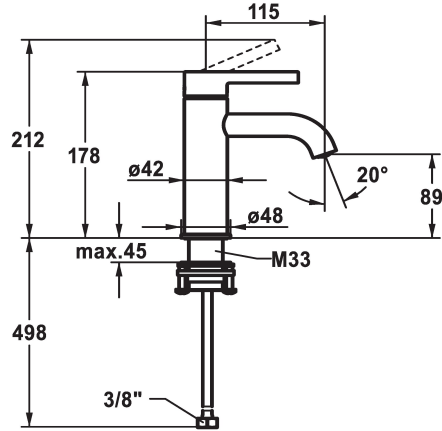

## KWC BEVO Lever mixer - Basin

Modell-Linie: BEVO | 12.421.051.000FL  
Umyvadlové armatury | Hydraulické armatury

### KWC-No.

**124603**  
chromeline, A 115, flexible connection hoses, with pop-up valve

**124604**  
chromeline, A 115, flexible connection hoses, without pop-up valve

- \* Lever mixer
- \* EcoProtect - water-saving device
- \* Fixed spout
- Neoperl® Caché® CS, Coin Slot
- \* KWC cartridge M 35 OP
- with ceramic discs

### ATT-KWC- ABLAUFGARNITUR

mit\_Ablaufgarnitur

ohne\_Ablaufgarnitur

- flow rate and temperature continuously variable
- temperature limitation
- \* Flexible connection hoses 3/8"
- \* QuickInstallation - Fastening via threaded connection with locking screws
- \* Mounting hole size ø35 mm

Faucet\_typ

Measure\_Height

G\_Acoustic group

Projection\_A

EnergyLabelCH

ATT-KWC-MASS-WASSERAUSTRITT

Materiál

5 l/min (3 bar)