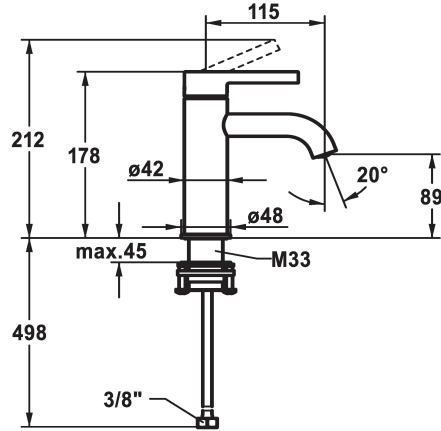

KWC BEVO Lever mixer - Basin

Modell-Linie: BEVO | 12.421.051.000FL
Taps | Manual taps

KWC-No.

124603
chromeline, A 115, flexible connection hoses, with pop-up valve

124604
chromeline, A 115, flexible connection hoses, without pop-up valve

- * Lever mixer
- * EcoProtect - water-saving device
- * Fixed spout
- Neoperl® Caché® CS, Coin Slot
- * KWC cartridge M 35 OP
- with ceramic discs

pop-up assembly

with pop-up valve

without pop-up valve

- flow rate and temperature continuously variable
- temperature limitation
- * Flexible connection hoses 3/8"
- * QuickInstallation - Fastening via threaded connection with locking screws
- * Mounting hole size ø35 mm

Technical Data

Flow rate
pop-up assembly
Connection
Spout
Handling
Color code
Installation type
Faucet_typ
Dimension Height
Acoustic group
Projection A
Energy label
Dimension Water outlet
material

5 l/min (3 bar)
without pop-up valve
Flexible connection hoses
fixed
top lever
chromeline
Pillar installation
Faucet
178
yes
A 115
A
89
MESSING

Spare Parts

KWC BEVO
Lever mixer - Basin

Modell-Linie: BEVO | 12.421.051.000FL
Taps | Manual taps

Cartridge M 35 OP

538331
Z.537.710
