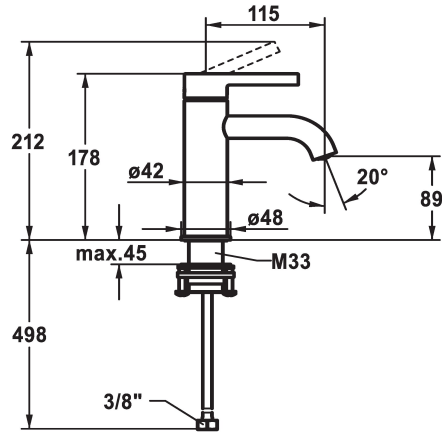

KWC BEVO

Lever mixer - Basin - CoolFix

Modell-Linie: BEVO | 12.421.071.000FL
Umyvadlové armatury | Hydraulické armatury

KWC-No.

124605
chromeline, A 115, flexible connection hoses, with pop-up valve

124606
chromeline, A 115, flexible connection hoses, without pop-up valve

- * Lever mixer
- * CoolFix - Cold water flow with a centered lever
- * EcoProtect - water-saving device
- * Fixed spout
- Neoperl® Caché® CS, Coin Slot
- * KWC cartridge M 35 OP
- with ceramic discs

ATT-KWC- ABLAUFGARNITUR

mit_Ablaufgarnitur

ohne_Ablaufgarnitur

- flow rate and temperature continuously variable
- temperature limitation
- * Flexible connection hoses 3/8"
- * QuickInstallation - Fastening via threaded connection with locking screws
- * Mounting hole size ø35 mm

5 l/min (3 bar)
ohne_Ablaufgarnitur
Flexible_Anschlusschläuche
fixovaná
topbedient
chromeline
Standmontage
01
178
Coolfix
yes
A115
A
89
MESSING

Náhradní díly

KWC BEVO

Lever mixer - Basin - CoolFix

Modell-Linie: BEVO | 12.421.071.000FL