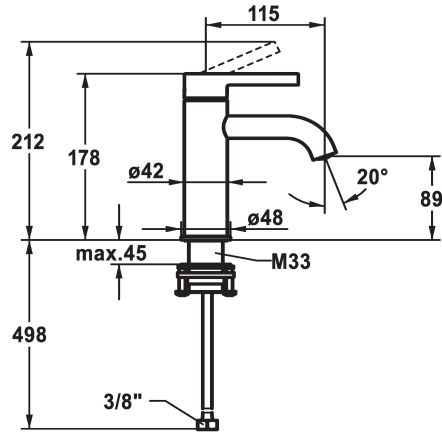

## KWC BEVO

Lever mixer - Basin - CoolFix

Modell-Linie: BEVO | 12.421.071.000FL

Taps | Manual taps

### KWC-No.

**124605**  
chromeline, A 115, flexible connection hoses, with pop-up valve

**124606**  
chromeline, A 115, flexible connection hoses, without pop-up valve

- \* Lever mixer
- \* CoolFix - Cold water flow with a centered lever
- \* EcoProtect - water-saving device
- \* Fixed spout
- Neoperl® Caché® CS, Coin Slot
- \* KWC cartridge M 35 OP
- with ceramic discs

### Pop-up\_valve

with pop-up valve

without pop-up valve

- flow rate and temperature continuously variable
- temperature limitation
- \* Flexible connection hoses 3/8"
- \* QuickInstallation - Fastening via threaded connection with locking screws
- \* Mounting hole size ø35 mm

### Technical Data

Flow rate
Pop-up_valve
Connection
Spout
Handling
Color code
Installation_type
Faucet_typ
Dimension Height
Energysaving
Acoustic group
Projection_A
Energy Label
Dimension Water outlet
material