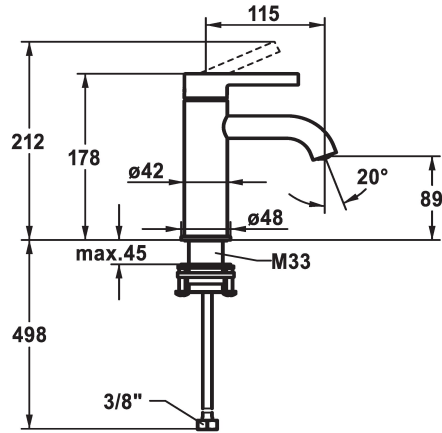

KWC BEVO

Lever mixer - Basin - CoolFix

Modell-Linie: BEVO | 12.421.071.000FL

Taps | Manual taps

KWC-No.

124605
chromeline, A 115, flexible connection hoses, with pop-up valve

124606
chromeline, A 115, flexible connection hoses, without pop-up valve

- * Lever mixer
- * CoolFix - Cold water flow with a centered lever
- * EcoProtect - water-saving device
- * Fixed spout
- Neoperl® Caché® CS, Coin Slot
- * KWC cartridge M 35 OP
- with ceramic discs

pop-up assembly

with pop-up valve

without pop-up valve

- flow rate and temperature continuously variable
- temperature limitation
- * Flexible connection hoses 3/8"
- * QuickInstallation - Fastening via threaded connection with locking screws
- * Mounting hole size ø35 mm

Technical Data

Flow rate
pop-up assembly
Connection
Spout
Handling
Color code
Installation type
Faucet_typ
Dimension Height
Energysaving
Acoustic group
Projection A
Energy label
Dimension Water outlet
material