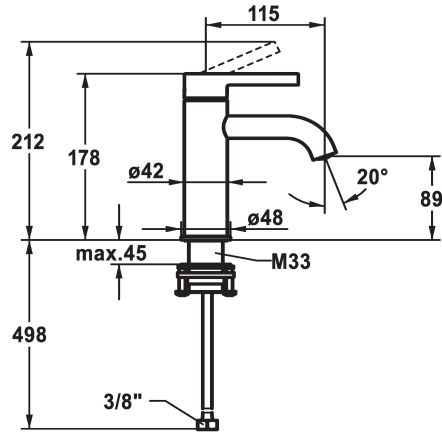

KWC BEVO

Lever mixer - Basin - CoolFix

Modell-Linie: BEVO | 12.421.071.000FL

Taps | Manual taps

KWC-No.

124605
chromeline, A 115, flexible connection hoses, with pop-up valve

124606
chromeline, A 115, flexible connection hoses, without pop-up valve

- * Lever mixer
- * CoolFix - Cold water flow with a centered lever
- * EcoProtect - water-saving device
- * Fixed spout
- Neoperl® Caché® CS, Coin Slot
- * KWC cartridge M 35 OP
- with ceramic discs

pop-up valve

with pop-up valve

without pop-up valve

- flow rate and temperature continuously variable
- temperature limitation
- * Flexible connection hoses 3/8"
- * QuickInstallation - Fastening via threaded connection with locking screws
- * Mounting hole size ø35 mm

Technical Data

Flow rate
pop-up valve
Connection
Spout
Handling
Color code
Installation type
Faucet_typ
Measure Height
Energysaving
Acoustic group
Projection A
Energy label
Dimension Water outlet
material