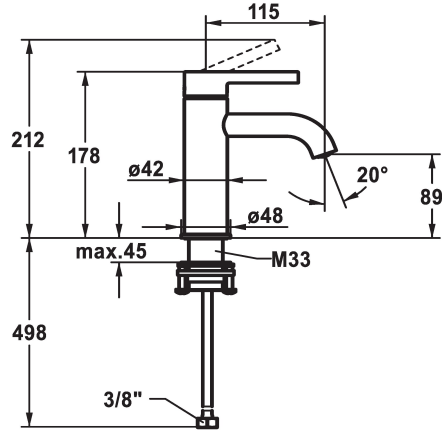

KWC BEVO

Lever mixer - Basin - CoolFix

Modell-Linie: BEVO | 12.421.071.000FL

Hanat | Käsi käyttöiset hanat

KWC-No.

124605

chromeline, A 115, flexible connection hoses, with pop-up valve

124606

chromeline, A 115, flexible connection hoses, without pop-up valve

- * Lever mixer
- * CoolFix - Cold water flow with a centered lever
- * EcoProtect - water-saving device
- * Fixed spout
- Neoperl® Caché® CS, Coin Slot
- * KWC cartridge M 35 OP
- with ceramic discs

ATT-KWC-ABLAUFGARNITUR

mit_Ablaufgarnitur

ohne_Ablaufgarnitur

- flow rate and temperature continuously variable
- temperature limitation
- * Flexible connection hoses 3/8"
- * QuickInstallation - Fastening via threaded connection with locking screws
- * Mounting hole size ø35 mm

Faucet_typ

Measure_Height

ATT-KWC-ENERGIESPAREN

G_Acoustic group

Projection_A

EnergyLabelCH

ATT-KWC-MASS-WASSERAUSTRITT

Materiaali