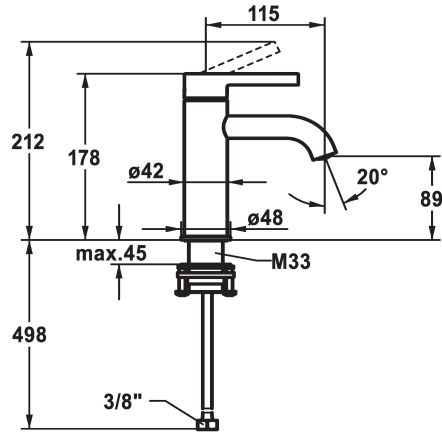

## KWC BEVO

Lever mixer - Basin - CoolFix

Modell-Linie: BEVO | 12.421.071.000FL

Armatura umywalkowa | Armatura jednouchwytywa

### KWC-No.

**124605**

chromeline, A 115, flexible connection hoses, with pop-up valve

**124606**

chromeline, A 115, flexible connection hoses, without pop-up valve

- \* Lever mixer
- \* CoolFix - Cold water flow with a centered lever
- \* EcoProtect - water-saving device
- \* Fixed spout
- Neoperl® Caché® CS, Coin Slot
- \* KWC cartridge M 35 OP
- with ceramic discs

### ATT-KWC- ABLAUFGARNITUR

mit\_Ablaufgarnitur

ohne\_Ablaufgarnitur

- flow rate and temperature continuously variable
- temperature limitation
- \* Flexible connection hoses  $3/8''$
- \* QuickInstallation - Fastening via threaded connection with locking screws
- \* Mounting hole size  $\varnothing 35$  mm

Faucet\_typ

Dimension Height

ATT-KWC-ENERGIESPAREN

G\_Acoustic group

Projection\_A

EnergyLabelCH

ATT-KWC-MASS-WASSERAUSTRITT

Material