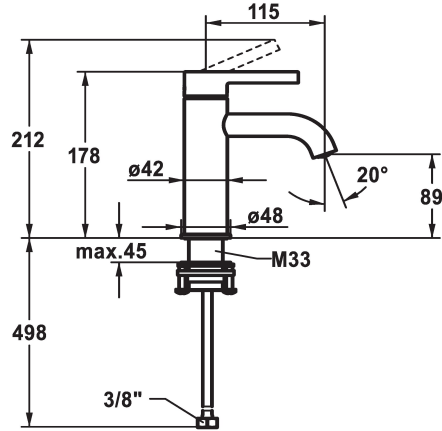

KWC BEVO Lever mixer - Basin - CoolFix

Modell-Linie: BEVO | 12.421.071.000FL
Kranar | Hydraulické armatury

KWC-No.

124605
chromeline, A 115, flexible connection hoses, with pop-up valve

124606
chromeline, A 115, flexible connection hoses, without pop-up valve

- * Lever mixer
- * CoolFix - Cold water flow with a centered lever
- * EcoProtect - water-saving device
- * Fixed spout
- Neoperl® Caché® CS, Coin Slot
- * KWC cartridge M 35 OP
- with ceramic discs

Technical Data

A_Spout_Spray
ATT-KWC-ABLAUFGARNITUR
Connection
ATT-KWC-AUSLAUF
Handling
ATT-KWC-FARBCODE
Installation_type
Faucet_typ
Measure_Height
ATT-KWC-ENERGIESPAREN
G_Acoustic_group
Projection_A
EnergyLabelCH
ATT-KWC-MASS-WASSERAUSTRITT
Material

ATT-KWC- ABLAUFGARNITUR

mit_Ablaufgarnitur

ohne_Ablaufgarnitur

- flow rate and temperature continuously variable
- temperature limitation
- * Flexible connection hoses 3/8"
- * QuickInstallation - Fastening via threaded connection with locking screws
- * Mounting hole size ø35 mm