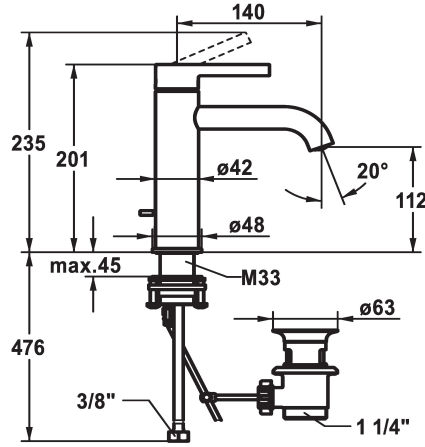

## KWC BEVO Lever mixer - Basin

Modell-Linie: BEVO | 12.421.042.000FL  
Umyvadlové armatury | Hydraulické armatury

### KWC-No.

**124607**  
chromeline, A 140, flexible connection hoses, with pop-up valve

**124608**  
chromeline, A 140, flexible connection hoses, without pop-up valve

- \* Lever mixer
- \* EcoProtect - water-saving device
- \* Fixed spout
- Neoperl® Caché® CS, Coin Slot
- \* OptimalSpace - ample space for washing or working
- \* KWC cartridge M 35 OP
- with ceramic discs
- flow rate and temperature continuously variable

### ATT-KWC- ABLAUFGARNITUR

mit\_Ablaufgarnitur

ohne\_Ablaufgarnitur

- temperature limitation
- \* Flexible connection hoses 3/8"
- \* QuickInstallation - Fastening via threaded connection with locking screws
- \* Mounting hole size ø35 mm
- \* Scope of delivery:
- KWC pop-up valve Z.538.581.000

Faucet\_typ

Measure\_Height

G\_Acoustic group

Projection\_A

EnergyLabelCH

ATT-KWC-MASS-WASSERAUSTRITT

Material

5 l/min (3 bar)