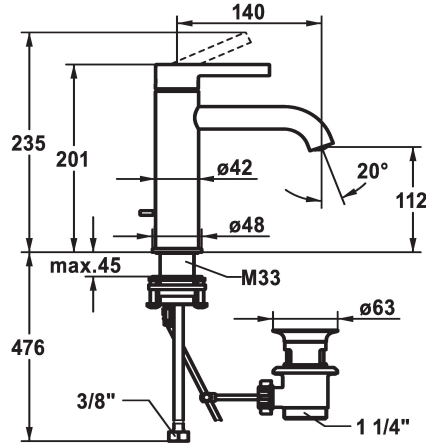

KWC BEVO Lever mixer - Basin

Modell-Linie: BEVO | 12.421.042.000FL
Hanat | Käsitöötiset hanat

KWC-No.

124607
chromeline, A 140, flexible connection hoses, with pop-up valve

124608
chromeline, A 140, flexible connection hoses, without pop-up valve

- * Lever mixer
- * EcoProtect - water-saving device
- * Fixed spout
- Neoperl® Caché® CS, Coin Slot
- * OptimalSpace - ample space for washing or working
- * KWC cartridge M 35 OP
- with ceramic discs
- flow rate and temperature continuously variable

ATT-KWC- ABLAUFGARNITUR

mit_Ablaufgarnitur

ohne_Ablaufgarnitur

- temperature limitation
- * Flexible connection hoses 3/8"
- * QuickInstallation - Fastening via threaded connection with locking screws
- * Mounting hole size ø35 mm
- * Scope of delivery:
- KWC pop-up valve Z.538.581.000

Faucet_typ

Measure_Height

G_Acoustic group

Projection_A

EnergyLabelCH

ATT-KWC-MASS-WASSERAUSTRITT

Materiaali

lviCode