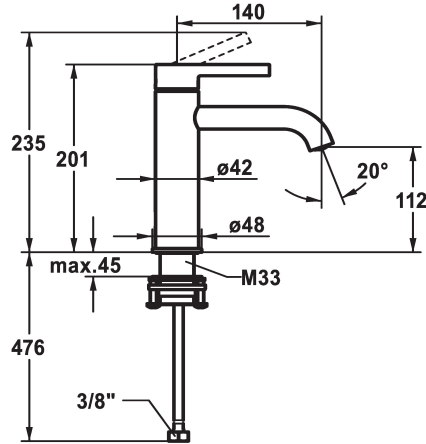

KWC BEVO Lever mixer - Basin

Modell-Linie: BEVO | 12.421.052.000FL
Umyvadlové armatury | Hydraulické armatury

KWC-No.

124607
chromeline, A 140, flexible connection hoses, with pop-up valve

124608
chromeline, A 140, flexible connection hoses, without pop-up valve

- * Lever mixer
- * EcoProtect - water-saving device
- * Fixed spout
- Neoperl® Caché® CS, Coin Slot
- * OptimalSpace - ample space for washing or working
- * KWC cartridge M 35 OP
- with ceramic discs

Faucet_typ

Measure_Height

G_Acoustic group

Projection_A

EnergyLabelCH

ATT-KWC-MASS-WASSERAUSTRITT

Materiál

ATT-KWC- ABLAUFGARNITUR

mit_Ablaufgarnitur

ohne_Ablaufgarnitur

- flow rate and temperature continuously variable
- temperature limitation
- * Flexible connection hoses 3/8"
- * QuickInstallation - Fastening via threaded connection with locking screws
- * Mounting hole size ø35 mm