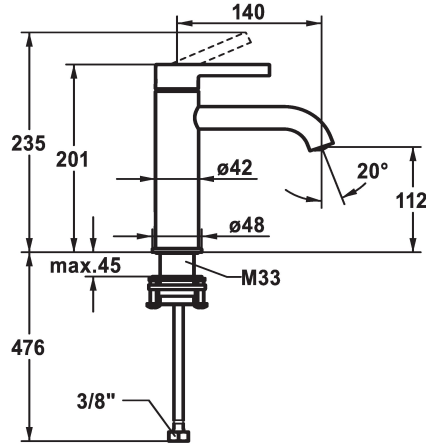

## KWC BEVO Lever mixer - Basin

Modell-Linie: BEVO | 12.421.052.000FL  
Hanat | Käsi­käyt­toiset hanat

### KWC-No.

**124607**  
chromeline, A 140, flexible connection hoses, with pop-up valve

**124608**  
chromeline, A 140, flexible connection hoses, without pop-up valve

- \* Lever mixer
- \* EcoProtect - water-saving device
- \* Fixed spout
- Neoperl® Caché® CS, Coin Slot
- \* OptimalSpace - ample space for washing or working
- \* KWC cartridge M 35 OP
- with ceramic discs

### ATT-KWC- ABLAUFGARNITUR

mit\_Ablaufgarnitur

ohne\_Ablaufgarnitur

- flow rate and temperature continuously variable
- temperature limitation
- \* Flexible connection hoses 3/8"
- \* QuickInstallation - Fastening via threaded connection with locking screws
- \* Mounting hole size ø35 mm

### Tekniset tiedot

A_Spout_Spray
ATT-KWC-ABLAUFGARNITUR
Connection
Spout
Handling
ATT-KWC-FARBCODE
Installation_type
Faucet_typ
Measure_Height
G_Acoustic group
Projection_A
EnergyLabelCH
ATT-KWC-MASS-WASSERAUSTRITT
Materiaali
lviCode