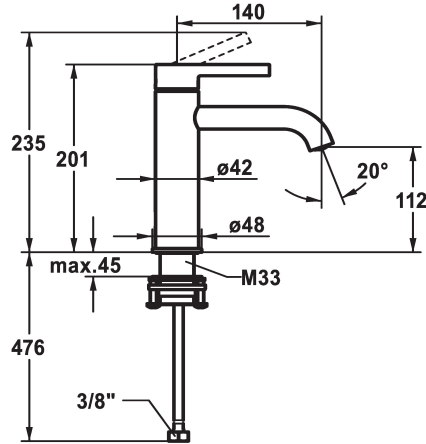

KWC BEVO Lever mixer - Basin

Modell-Linie: BEVO | 12.421.052.000FL
Kranar | Hydraulické armatúry

KWC-No.

124607
chromeline, A 140, flexible connection hoses, with pop-up valve

124608
chromeline, A 140, flexible connection hoses, without pop-up valve

- * Lever mixer
- * EcoProtect - water-saving device
- * Fixed spout
- Neoperl® Caché® CS, Coin Slot
- * OptimalSpace - ample space for washing or working
- * KWC cartridge M 35 OP
- with ceramic discs

Technical Data

A_Spout_Spray
ATT-KWC-ABLAUFGARNITUR
Connection
ATT-KWC-AUSLAUF
Handling
ATT-KWC-FARBCODE
Installation_type
Faucet_typ
Measure_Height
G_Acoustic group
Projection_A
EnergyLabelCH
ATT-KWC-MASS-WASSERAUSTRITT
Material

ATT-KWC- ABLAUFGARNITUR

mit_Ablaufgarnitur

ohne_Ablaufgarnitur

- flow rate and temperature continuously variable
- temperature limitation
- * Flexible connection hoses 3/8"
- * QuickInstallation - Fastening via threaded connection with locking screws
- * Mounting hole size ø35 mm