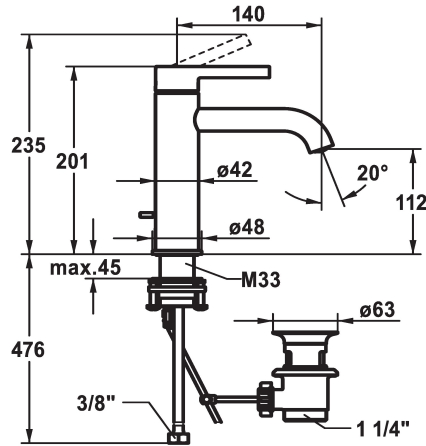

KWC BEVO

Lever mixer - Basin - CoolFix

Modell-Linie: BEVO | 12.421.032.000FL
Umyvadlové armatury | Hydraulické armatury

KWC-No.

124609
chromeline, A 140, flexible connection hoses, with pop-up valve

124610
chromeline, A 140, flexible connection hoses, without pop-up valve

- * Lever mixer
- * CoolFix - Cold water flow with a centered lever
- * EcoProtect - water-saving device
- * Fixed spout
- Neoperl® Caché® CS, Coin Slot
- * OptimalSpace - ample space for washing or working
- * KWC cartridge M 35 OP
- with ceramic discs

ATT-KWC- ABLAUFGARNITUR

mit_Ablaufgarnitur

ohne_Ablaufgarnitur

- flow rate and temperature continuously variable
- temperature limitation
- * Flexible connection hoses 3/8"
- * QuickInstallation - Fastening via threaded connection with locking screws
- * Mounting hole size ø35 mm
- * Scope of delivery:
- KWC pop-up valve Z.538.581.000

Faucet_typ

Measure_Height

ATT-KWC-ENERGIESPAREN

G_Acoustic_group

Projection_A

EnergyLabelCH

ATT-KWC-MASS-WASSERAUSTRITT

Materiál