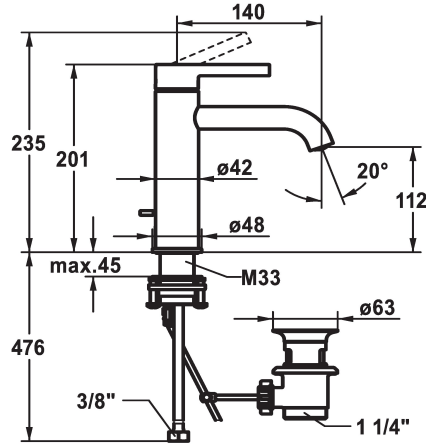

KWC BEVO

Lever mixer - Basin - CoolFix

Modell-Linie: BEVO | 12.421.032.000FL

Taps | Manual taps

KWC-No.

124609
chromeline, A 140, flexible connection hoses, with pop-up valve

124610
chromeline, A 140, flexible connection hoses, without pop-up valve

- * Lever mixer
- * CoolFix - Cold water flow with a centered lever
- * EcoProtect - water-saving device
- * Fixed spout
- Neoperl® Caché® CS, Coin Slot
- * OptimalSpace - ample space for washing or working
- * KWC cartridge M 35 OP
- with ceramic discs

Pop-up_valve

with pop-up valve

without pop-up valve

- flow rate and temperature continuously variable
- temperature limitation
- * Flexible connection hoses 3/8"
- * QuickInstallation - Fastening via threaded connection with locking screws
- * Mounting hole size ø35 mm
- * Scope of delivery:
- KWC pop-up valve Z.538.581.000

Technical Data

| |
|------------------------|
| Flow rate |
| Pop-up_valve |
| Connection |
| Spout |
| Handling |
| Color code |
| Installation_type |
| Faucet_typ |
| Dimension Height |
| Energysaving |
| Acoustic group |
| Projection_A |
| Energy Label |
| Dimension Water outlet |
| material |