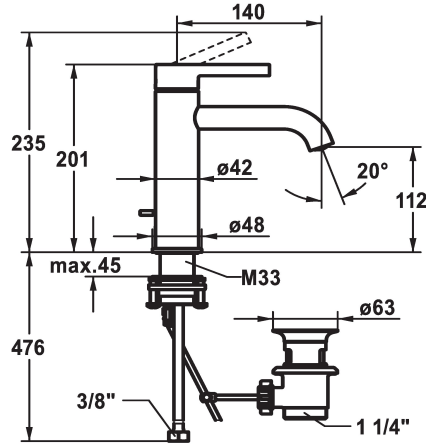

KWC BEVO

Lever mixer - Basin - CoolFix

Modell-Linie: BEVO | 12.421.032.000FL

Taps | Manual taps

KWC-No.

124609
chromeline, A 140, flexible connection hoses, with pop-up valve

124610
chromeline, A 140, flexible connection hoses, without pop-up valve

pop-up assembly

with pop-up valve

without pop-up valve

- flow rate and temperature continuously variable
- temperature limitation
- * Flexible connection hoses 3/8"
- * QuickInstallation - Fastening via threaded connection with locking screws
- * Mounting hole size ø35 mm
- * Scope of delivery:
- KWC pop-up valve Z.538.581.000

Technical Data

Flow rate	5 l/min (3 bar)
pop-up assembly	with pop-up valve
Connection	Flexible connection hoses
Spout	fixed
Handling	top lever
Color code	chromeline
Installation type	Pillar installation
Faucet_typ	Faucet
Dimension Height	201
Energysaving	Coolfix
Acoustic group	yes
Projection A	A 140
Energy label	A
Dimension Water outlet	112
material	Brass

Flow rate	5 l/min (3 bar)
pop-up assembly	with pop-up valve
Connection	Flexible connection hoses
Spout	fixed
Handling	top lever
Color code	chromeline
Installation type	Pillar installation
Faucet_typ	Faucet
Dimension Height	201
Energysaving	Coolfix
Acoustic group	yes
Projection A	A 140
Energy label	A
Dimension Water outlet	112
material	Brass