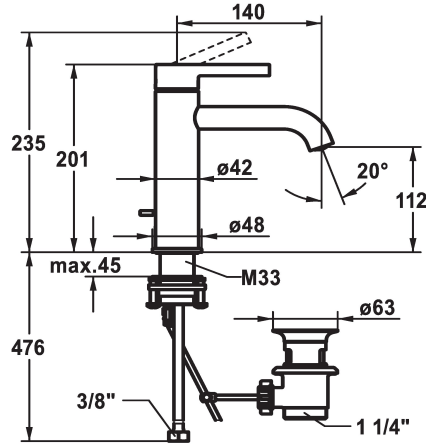

KWC BEVO

Lever mixer - Basin - CoolFix

Modell-Linie: BEVO | 12.421.032.000FL

Taps | Manual taps

KWC-No.

124609
chromeline, A 140, flexible connection hoses, with pop-up valve

124610
chromeline, A 140, flexible connection hoses, without pop-up valve

pop-up valve

with pop-up valve

without pop-up valve

- flow rate and temperature continuously variable
- temperature limitation
- * Flexible connection hoses 3/8"
- * QuickInstallation - Fastening via threaded connection with locking screws
- * Mounting hole size ø35 mm
- * Scope of delivery:
- KWC pop-up valve Z.538.581.000

Technical Data

Flow rate	5 l/min (3 bar)
pop-up valve	with pop-up valve
Connection	Flexible connection hoses
Spout	fixed
Handling	top lever
Color code	chromeline
Installation type	Pillar installation
Faucet_typ	Faucet
Measure Height	201
Energysaving	Coolfix
Acoustic group	yes
Projection A	A 140
Energy label	A
Dimension Water outlet	112
material	Brass

Flow rate	5 l/min (3 bar)
pop-up valve	with pop-up valve
Connection	Flexible connection hoses
Spout	fixed
Handling	top lever
Color code	chromeline
Installation type	Pillar installation
Faucet_typ	Faucet
Measure Height	201
Energysaving	Coolfix
Acoustic group	yes
Projection A	A 140
Energy label	A
Dimension Water outlet	112
material	Brass