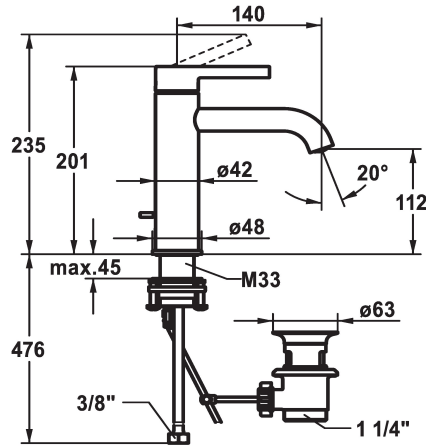

## KWC BEVO

Lever mixer - Basin - CoolFix

Modell-Linie: BEVO | 12.421.032.000FL

Hanat | Käsi­käyt­toiset hanat

### KWC-No.

**124609**

chromeline, A 140, flexible connection hoses, with pop-up valve

**124610**

chromeline, A 140, flexible connection hoses, without pop-up valve

- \* Lever mixer
- \* CoolFix - Cold water flow with a centered lever
- \* EcoProtect - water-saving device
- \* Fixed spout
- Neoperl® Caché® CS, Coin Slot
- \* OptimalSpace - ample space for washing or working
- \* KWC cartridge M 35 OP
- with ceramic discs

### ATT-KWC- ABLAUF­GARNITUR

mit\_Ablaufgarnitur

ohne\_Ablaufgarnitur

- flow rate and temperature continuously variable
- temperature limitation
- \* Flexible connection hoses 3/8"
- \* QuickInstallation - Fastening via threaded connection with locking screws
- \* Mounting hole size ø35 mm
- \* Scope of delivery:
- KWC pop-up valve Z.538.581.000

Faucet\_typ

Measure\_Height

ATT-KWC-ENERGIESPAREN

G\_Acoustic\_group

Projection\_A

EnergyLabelCH

ATT-KWC-MASS-WASSERAUSTRITT

Materiaali