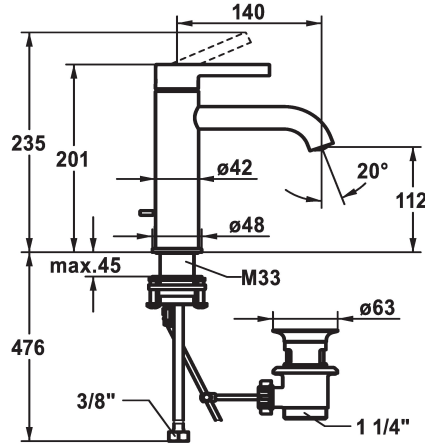

## KWC BEVO

Lever mixer - Basin - CoolFix

Modell-Linie: BEVO | 12.421.032.000FL

Armatura umywalkowa | Armatura jednouchwytywa

### KWC-No.

**124609**

chromeline, A 140, flexible connection hoses, with pop-up valve

**124610**

chromeline, A 140, flexible connection hoses, without pop-up valve

- \* Lever mixer
- \* CoolFix - Cold water flow with a centered lever
- \* EcoProtect - water-saving device
- \* Fixed spout
  - Neoperl® Caché® CS, Coin Slot
- \* OptimalSpace - ample space for washing or working
- \* KWC cartridge M 35 OP
  - with ceramic discs

### ATT-KWC- ABLAUFGARNITUR

mit\_Ablaufgarnitur

ohne\_Ablaufgarnitur

- flow rate and temperature continuously variable
- temperature limitation
- \* Flexible connection hoses 3/8"
- \* QuickInstallation - Fastening via threaded connection with locking screws
- \* Mounting hole size 63 mm
- \* Scope of delivery:
  - KWC pop-up valve Z.538.581.000

Faucet\_typ

Dimension Height

ATT-KWC-ENERGIESPAREN

G\_Acoustic\_group

Projection\_A

EnergyLabelCH

ATT-KWC-MASS-WASSERAUSTRITT

Material