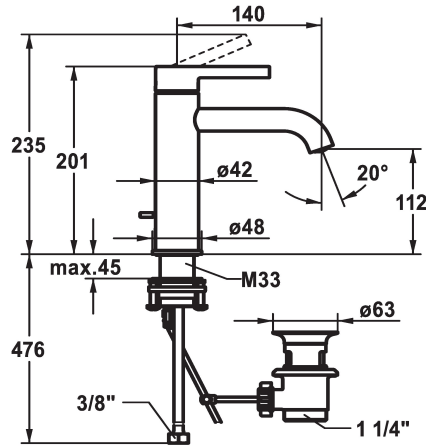

KWC BEVO

Lever mixer - Basin - CoolFix

Modell-Linie: BEVO | 12.421.032.000FL

Kranar | Hydraulické armatúry

KWC-No.

124609

chromeline, A 140, flexible connection hoses, with pop-up valve

124610

chromeline, A 140, flexible connection hoses, without pop-up valve

- * Lever mixer
- * CoolFix - Cold water flow with a centered lever
- * EcoProtect - water-saving device
- * Fixed spout
- Neoperl® Caché® CS, Coin Slot
- * OptimalSpace - ample space for washing or working
- * KWC cartridge M 35 OP
- with ceramic discs

ATT-KWC-ABLAUFGARNITUR

mit_Ablaufgarnitur

ohne_Ablaufgarnitur

- flow rate and temperature continuously variable
- temperature limitation
- * Flexible connection hoses 3/8"
- * QuickInstallation - Fastening via threaded connection with locking screws
- * Mounting hole size ø35 mm
- * Scope of delivery:
- KWC pop-up valve Z.538.581.000

Faucet_typ

Measure_Height

ATT-KWC-ENERGIESPAREN

G_Acoustic_group

Projection_A

EnergyLabelCH

ATT-KWC-MASS-WASSERAUSTRITT

Material