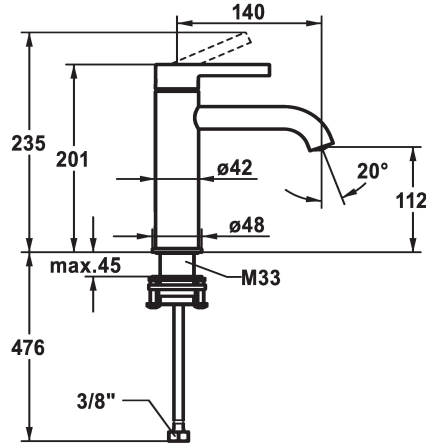

KWC BEVO

Lever mixer - Basin - CoolFix

Modell-Linie: BEVO | 12.421.072.000FL

Hanat | Käsikäyttöiset hanat

KWC-No.

124609

chromeline, A 140, flexible connection hoses, with pop-up valve

124610

chromeline, A 140, flexible connection hoses, without pop-up valve

- * Lever mixer
- * CoolFix - Cold water flow with a centered lever
- * EcoProtect - water-saving device
- * Fixed spout
- Neoperl® Caché® CS, Coin Slot
- * OptimalSpace - ample space for washing or working
- * KWC cartridge M 35 OP

ATT-KWC- ABLAUFGARNITUR

mit_Ablaufgarnitur

ohne_Ablaufgarnitur

- with ceramic discs
- flow rate and temperature continuously variable
- temperature limitation
- * Flexible connection hoses 3/8"
- * QuickInstallation - Fastening via threaded connection with locking screws
- * Mounting hole size ø35 mm

Faucet_typ

Measure_Height

ATT-KWC-ENERGIESPAREN

G_Acoustic group

Projection_A

EnergyLabelCH

ATT-KWC-MASS-WASSERAUSTRITT

Materiaali