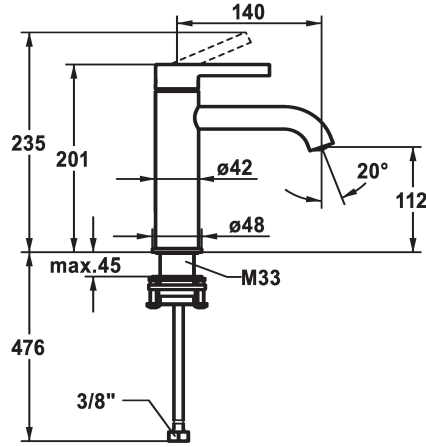

## KWC BEVO

Lever mixer - Basin - CoolFix

Modell-Linie: BEVO | 12.421.072.000FL

Kranar | Hydraulické armatúry

### KWC-No.

**124609**

chromeline, A 140, flexible connection hoses, with pop-up valve

**124610**

chromeline, A 140, flexible connection hoses, without pop-up valve

- \* Lever mixer
- \* CoolFix - Cold water flow with a centered lever
- \* EcoProtect - water-saving device
- \* Fixed spout
- Neoperl® Caché® CS, Coin Slot
- \* OptimalSpace - ample space for washing or working
- \* KWC cartridge M 35 OP

### ATT-KWC-ABLAUFGARNITUR

mit\_Ablaufgarnitur

ohne\_Ablaufgarnitur

- with ceramic discs
- flow rate and temperature continuously variable
- temperature limitation
- \* Flexible connection hoses 3/8"
- \* QuickInstallation - Fastening via threaded connection with locking screws
- \* Mounting hole size ø35 mm

Faucet\_typ

Measure\_Height

ATT-KWC-ENERGIESPAREN

G\_Acoustic group

Projection\_A

EnergyLabelCH

ATT-KWC-MASS-WASSERAUSTRITT

Material