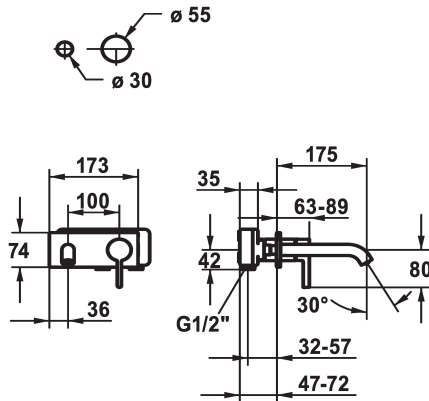

## KWC BEVO

Trim kit - Lever mixer - Basin

Modell-Linie: BEVO | 11.422.033.000

Umyvadlové armatury | Hydraulické armatury

### KWC-No.

**124619**  
chromeline, A 175, Trim kit

**124620**  
chromeline, A 225, Trim kit

**125022**  
matt black, A 175, Trim kit

**125023**  
matt black, A 225, Trim kit

**125049**  
brushed steel, A 175, Trim kit

- with ceramic discs
- flow rate and temperature continuously variable
- \* To be ordered separately:
- Unit for concealed installation ½" 39.001.401.931
- \* To be ordered separately (optional or if necessary):
- Extension set 20 mm Z.536.333

G\_Acoustic\_group

ATT-KWC-UNTERPUTZ

Projection\_A

EnergyLabelCH

Material

5 l/min (3 bar)

fixovaná

173x74