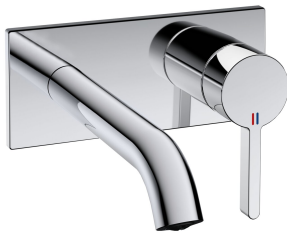

## KWC BEVO

Trim kit - Lever mixer - Basin

Modell-Linie: BEVO | 11.422.033.000

Umyvadlové armatury | Hydraulické armatury

### Projection\_A

A175

A225

A175

A225

- \* Trim kit Lever mixer
- \* EcoProtect - water-saving device
- \* Fixed spout
- Neoperl® Caché® CS, Coin Slot
- \* OptimalSpace - ample space for washing or working
- \* KWC cartridge M 35 H