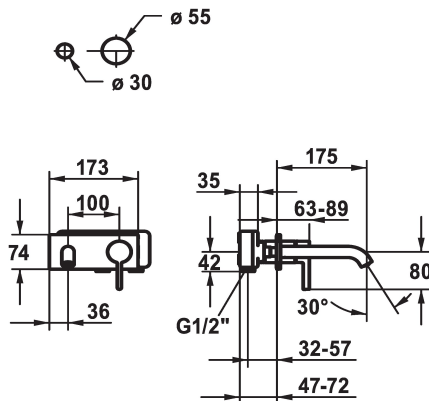

## KWC BEVO

Trim kit - Lever mixer - Basin

Modell-Linie: BEVO | 11.422.033.000

Armatura umywalkowa | Armatura jednouchwytywa

### KWC-No.

**124619**  
chromeline, A 175, Trim kit

**124620**  
chromeline, A 225, Trim kit

**125022**  
matt black, A 175, Trim kit

**125023**  
matt black, A 225, Trim kit

**125049**  
brushed steel, A 175, Trim kit

- with ceramic discs
- flow rate and temperature continuously variable
- \* To be ordered separately:
- Unit for concealed installation ½" 39.001.401.931
- \* To be ordered separately (optional or if necessary):
- Extension set 20 mm Z.536.333

G\_Acoustic\_group

ATT-KWC-UNTERPUTZ

Projection\_A

EnergyLabelCH

Materiał

5 l/min (3 bar)

fest

173x74