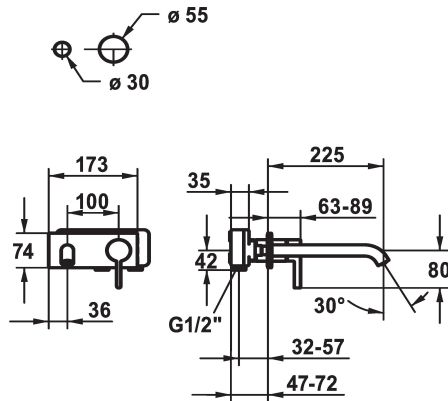

KWC BEVO

Trim kit - Lever mixer - Basin

Modell-Linie: BEVO | 11.422.034.000
Umyvadlové armatury | Hydraulické armatury

KWC-No.

124619
chromeline, A 175, Trim kit

124620
chromeline, A 225, Trim kit

125022
matt black, A 175, Trim kit

Projection_A

A175

A225

A175

A225

- * Trim kit Lever mixer
- * EcoProtect - water-saving device
- * Fixed spout
- Neoperl® Caché® CS, Coin Slot
- * OptimalSpace - ample space for washing or working
- * KWC cartridge M 35 H

- with ceramic discs
- flow rate and temperature continuously variable
- * To be ordered separately:
- Unit for concealed installation ½" 39.001.401.931
- * To be ordered separately (optional or if necessary):
- Extension set 20 mm Z.536.333

G_Acoustic_group

ATT-KWC-UNTERPUTZ

Projection_A

EnergyLabelCH

Material

5 l/min (3 bar)

fixovaná

173x74