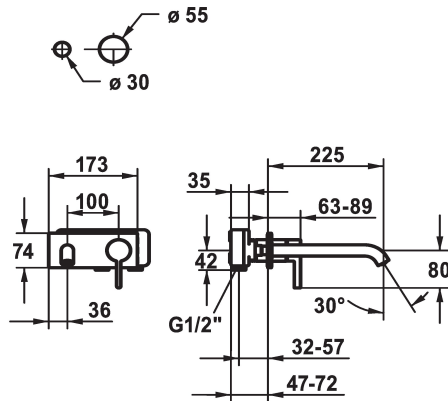

KWC BEVO Trim kit - Lever mixer - Basin

Modell-Linie: BEVO | 11.422.034.000
Taps | Manual taps

KWC-No.
124619 chromeline, A 175, Trim kit
124620 chromeline, A 225, Trim kit
125022 matt black, A 175, Trim kit
125023 matt black, A 225, Trim kit
125049 brushed steel, A 175, Trim kit
125050 brushed steel, A 225, Trim kit

Color code	Projection_A
chrome	A 175
chrome	A 225
brushed steel	A 175
brushed steel	A 225

- * Trim kit Lever mixer
- * EcoProtect - water-saving device
- * Fixed spout
- Neoperl® Caché® CS, Coin Slot
- * OptimalSpace - ample space for washing or working
- * KWC cartridge M 35 H

- with ceramic discs
- flow rate and temperature continuously variable
- * To be ordered separately:
- Unit for concealed installation ½" 39.001.401.931
- * To be ordered separately (optional or if necessary):
- Extension set 20 mm Z.536.333

Technical Data
Flow rate
Spout
Diameter
Handling
Color code
Installation_type
Faucet_typ
Acoustic group
Concealed_unit
Projection_A
Energy Label
material

5 l/min (3 bar)
fixed
173 x 74
front lever
chrome
Wall mounted
Faucet
Battery1
Trim kit
A 225
A
Brass