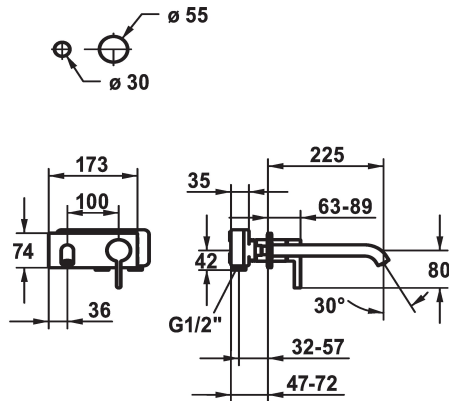

KWC BEVO

Trim kit - Lever mixer - Basin

Modell-Linie: BEVO | 11.422.034.000
Taps | Manual taps

KWC-No.

124619
chromeline, A 175, Trim kit

124620
chromeline, A 225, Trim kit

125022
matt black, A 175, Trim kit

- with ceramic discs
- flow rate and temperature continuously variable
- * To be ordered separately:
- Unit for concealed installation ½" 39.001.401.931
- * To be ordered separately (optional or if necessary):
- Extension set 20 mm Z.536.333

Technical Data

Flow rate	5 l/min (3 bar)
Spout	fixed
Diameter	173 x 74
Handling	front lever
Color code	chromeline
Installation type	Wall mounted
Faucet_typ	Faucet
Acoustic group	yes
Concealed unit	Trim kit
Projection A	A 225
Energy label	A
material	Brass

Flow rate	5 l/min (3 bar)
Spout	fixed
Diameter	173 x 74
Handling	front lever
Color code	chromeline
Installation type	Wall mounted
Faucet_typ	Faucet
Acoustic group	yes
Concealed unit	Trim kit
Projection A	A 225
Energy label	A
material	Brass