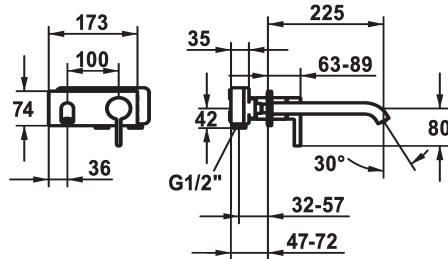

## KWC BEVO

Trim kit - Lever mixer - Basin

Modell-Linie: BEVO | 11.422.034.000

Hanat | Käsi käyttöiset hanat

### KWC-No.

**124619**  
chromeline, A 175, Trim kit

**124620**  
chromeline, A 225, Trim kit

**125022**  
matt black, A 175, Trim kit

**125023**  
matt black, A 225, Trim kit

**125049**  
brushed steel, A 175, Trim kit

- with ceramic discs
- flow rate and temperature continuously variable
- \* To be ordered separately:
- Unit for concealed installation ½" 39.001.401.931
- \* To be ordered separately (optional or if necessary):
- Extension set 20 mm Z.536.333