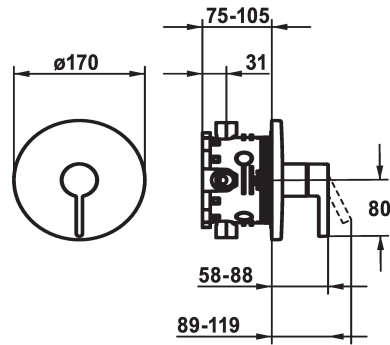

KWC BEVO Trim kit - Lever mixer - Shower

Modell-Linie: BEVO | 21.424.500.000
Showers | Manual shower

KWC-No.

124632
chromeline, Trim kit

125025
matt black, Trim kit

125052
brushed steel, Trim kit

Color code

chrome

matt black

brushed steel

- * Trim kit with function unit
- * Outflow top or below
- * KWC cartridge M 35 H
- with ceramic discs
- flow rate and temperature continuously variable
- * Scope of delivery:

- Function unit, lever, cap, sleeve, cover plate, holder for escutcheon
- Fastening of the cover plate without screws
- * To be ordered separately:
- Unit for concealed installation KWC BLUEBOX®
- 1/2", without shut-off valve, 39.999.900.931
- 3/4" (1/2"), with shut-off valve, 39.999.910.931

Technical Data

Flow rate
Diameter
Handling
Color code
Installation_type
Faucet_typ
Acoustic group
Concealed_unit
Energy Label
material

19 l/min (3 bar)
D170
front lever
chrome
Wall mounted
Faucet
Battery1
Trim kit
C
MESSING