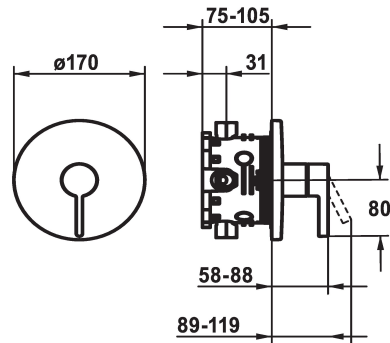

## KWC BEVO Trim kit - Lever mixer - Shower

Modell-Linie: BEVO | 21.424.500.000  
Showers | Manual shower

### Color code

chromeline

matt black

brushed steel

\* Trim kit with function unit  
\* Outflow top or below  
\* KWC cartridge M 35 H  
- with ceramic discs  
- flow rate and temperature continuously variable  
\* Scope of delivery:

### Technical Data

Flow rate	19 l/min (3 bar)
Diameter	D170
Handling	front lever
Color code	chromeline
Installation type	Wall mounted
Faucet_typ	Faucet
Acoustic group	yes
Concealed unit	Trim kit
Energy label	C
material	MESSING

Flow rate	19 l/min (3 bar)
Diameter	D170
Handling	front lever
Color code	chromeline
Installation type	Wall mounted
Faucet_typ	Faucet
Acoustic group	yes
Concealed unit	Trim kit
Energy label	C
material	MESSING