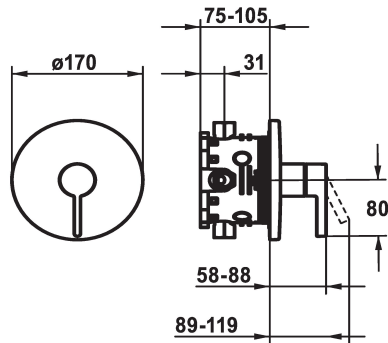

KWC BEVO

Trim kit - Lever mixer - Shower

Modell-Linie: BEVO | 21.424.500.000

Suihkut ja suihkupaneelit | Manuaali suihkut

KWC-No.

124632
chromeline, Trim kit

125025
matt black, Trim kit

125052
brushed steel, Trim kit

ATT-KWC-FARBCODE

chromeline

matt black

brushed steel

* Trim kit with function unit
* Outflow top or below
* KWC cartridge M 35 H
- with ceramic discs
- flow rate and temperature continuously variable
* Scope of delivery:

- Function unit, lever, cap, sleeve, cover plate, holder for escutcheon
- Fastening of the cover plate without screws
* To be ordered separately:
- Unit for concealed installation KWC BLUEBOX®
½", without shut-off valve, 39.999.900.931
¾" (½"), with shut-off valve, 39.999.910.931

KWC BEVO

Trim kit - Lever mixer - Shower

Modell-Linie: BEVO | 21.424.500.000

Suihkut ja suihkupaneelit | Manuaali suihkut

Cartridge M 35 H

538327

Z.537.582
