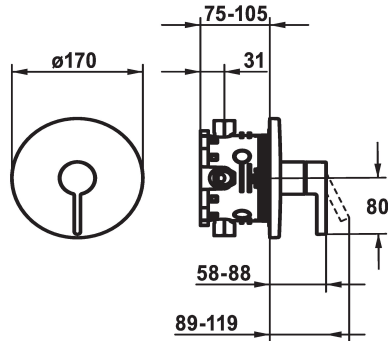

KWC BEVO

Trim kit - Lever mixer - Shower

Modell-Linie: BEVO | 21.424.500.000

Armatura natryskowa | Armatura z zaworami obsługiwany ręcznie

KWC-No.

124632
chromeline, Trim kit

125025
matt black, Trim kit

125052
brushed steel, Trim kit

ATT-KWC-FARBCODE

chromeline

matt black

brushed steel

- * Trim kit with function unit
- * Outflow top or below
- * KWC cartridge M 35 H
- with ceramic discs
- flow rate and temperature continuously variable
- * Scope of delivery:

- Function unit, lever, cap, sleeve, cover plate, holder for escutcheon
- Fastening of the cover plate without screws
- * To be ordered separately:
- Unit for concealed installation KWC BLUEBOX®
- ½", without shut-off valve, 39.999.900.931
- ¾" (½"), with shut-off valve, 39.999.910.931

Dane techniczne

ATT-KWC-A_ABGANG_UP

średnicy

Handling

ATT-KWC-FARBCODE

Installation_type

Faucet_typ

G_Acoustic group