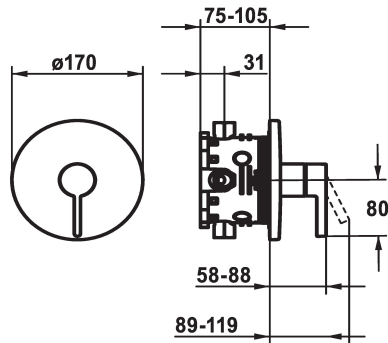

## KWC BEVO Trim kit - Lever mixer - Shower

Modell-Linie: BEVO | 21.424.500.000  
Duschar | Hydraulické sprchy

### KWC-No.

**124632**  
chromeline, Trim kit

**125025**  
matt black, Trim kit

**125052**  
brushed steel, Trim kit

### ATT-KWC-FARBCODE

chromeline

matt black

brushed steel

\* Trim kit with function unit  
\* Outflow top or below  
\* KWC cartridge M 35 H  
- with ceramic discs  
- flow rate and temperature continuously variable  
\* Scope of delivery:

- Function unit, lever, cap, sleeve, cover plate, holder for escutcheon  
- Fastening of the cover plate without screws  
\* To be ordered separately:  
- Unit for concealed installation KWC BLUEBOX®  
½", without shut-off valve, 39.999.900.931  
¾" (½"), with shut-off valve, 39.999.910.931