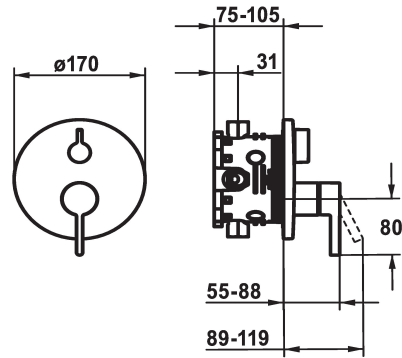

## KWC BEVO Trim kit - Lever mixer - Tub

Modell-Linie: BEVO | 20.424.500.000  
Showers | Exposed bath mixer

KWC-No.
<b>124634</b> chromeline, Trim kit
<b>124636</b> chromeline, Trim kit, with vacuum breaker
<b>125027</b> matt black, Trim kit
<b>125028</b> matt black, Trim kit, with vacuum breaker
<b>125054</b> brushed steel, Trim kit
<b>125055</b> brushed steel, Trim kit, with vacuum breaker

\* Trim kit with function unit  
\* Outflow top and below  
\* Turning handle for diverter  
\* KWC cartridge M 35 H  
- with ceramic discs  
- flow rate and temperature continuously variable  
\* Scope of delivery:

- Function unit, lever, cap, sleeve, cover plate, holder for escutcheon, diverter  
- Fastening of the cover plate without screws  
\* To be ordered separately:  
- Unit for concealed installation KWC BLUEBOX®  
½", without shut-off valve, 39.999.900.931  
¾" (½"), with shut-off valve, 39.999.910.931

Technical Data
Flow rate
Diameter
Handling
Color code
Installation_type
Faucet_typ
Acoustic group
Concealed_unit
Energy Label
material

19 l/min (3 bar)
D170
front lever
chrome
Wall mounted
Faucet
Battery1
Trim kit
C
Brass