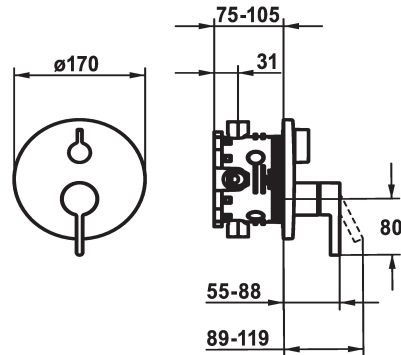

## KWC BEVO Trim kit - Lever mixer - Tub

Modell-Linie: BEVO | 20.424.500.000  
Showers | Exposed bath mixer

KWC-No.
<b>124634</b> chromeline, Trim kit
<b>124636</b> chromeline, Trim kit, with vacuum breaker
<b>125027</b> matt black, Trim kit
<b>125028</b> matt black, Trim kit, with vacuum breaker
<b>125054</b> brushed steel, Trim kit
<b>125055</b> brushed steel, Trim kit, with vacuum breaker

\* Trim kit with function unit  
\* Outflow top and below  
\* Turning handle for diverter  
\* KWC cartridge M 35 H  
- with ceramic discs  
- flow rate and temperature continuously variable  
\* Scope of delivery:

- Function unit, lever, cap, sleeve, cover plate, holder for escutcheon, diverter  
- Fastening of the cover plate without screws  
\* To be ordered separately:  
- Unit for concealed installation KWC BLUEBOX®  
½", without shut-off valve, 39.999.900.931  
¾" (½"), with shut-off valve, 39.999.910.931

Technical Data
Flow rate
Diameter
Handling
Color code
Installation type
Faucet_typ
Acoustic group
Concealed unit
Energy label
material

19 l/min (3 bar)
D170
front lever
chromeline
Wall mounted
Faucet
yes
Trim kit
C
Brass