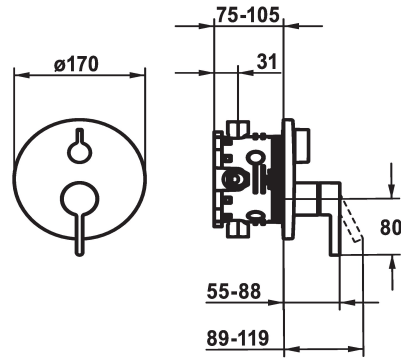

KWC BEVO Trim kit - Lever mixer - Tub

Modell-Linie: BEVO | 20.424.500.000
Showers | Exposed bath mixer

KWC-No.
124634 chromeline, Trim kit
124636 chromeline, Trim kit, with vacuum breaker
125027 matt black, Trim kit
125028 matt black, Trim kit, with vacuum breaker
125054 brushed steel, Trim kit
125055 brushed steel, Trim kit, with vacuum breaker

* Trim kit with function unit
* Outflow top and below
* Turning handle for diverter
* KWC cartridge M 35 H
- with ceramic discs
- flow rate and temperature continuously variable
* Scope of delivery:

- Function unit, lever, cap, sleeve, cover plate, holder for escutcheon, diverter
- Fastening of the cover plate without screws
* To be ordered separately:
- Unit for concealed installation KWC BLUEBOX®
½", without shut-off valve, 39.999.900.931
¾" (½"), with shut-off valve, 39.999.910.931

Technical Data
Flow rate
Diameter
Handling
Color code
Installation type
Faucet_typ
Acoustic group
Concealed unit
Energy label
material

19 l/min (3 bar)
D170
front lever
chromeline
Wall mounted
Faucet
yes
Trim kit
C
Brass

Spare Parts

KWC BEVO

Trim kit - Lever mixer - Tub

Modell-Linie: BEVO | 20.424.500.000
Showers | Exposed bath mixer

Cartridge M 35 H

538327
Z.537.582
