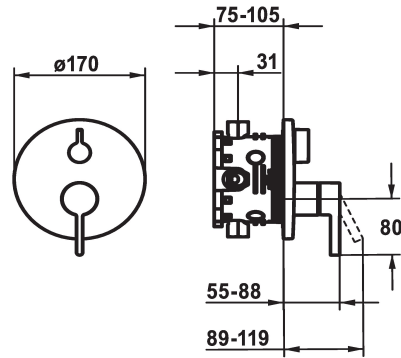

## KWC BEVO Trim kit - Lever mixer - Tub

Modell-Linie: BEVO | 20.424.500.000  
Armatura natryskowa | Baterie wannowe

### KWC-No.

**124634**  
chromeline, Trim kit

**124636**  
chromeline, Trim kit, with vacuum breaker

**125027**  
matt black, Trim kit

**125028**  
matt black, Trim kit, with vacuum breaker

**125054**  
brushed steel, Trim kit