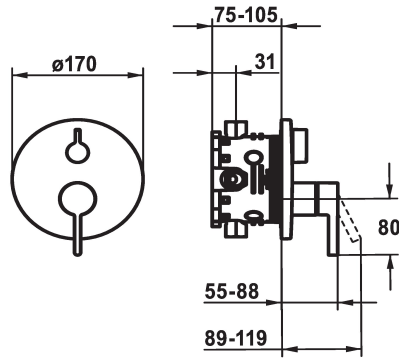

KWC BEVO Trim kit - Lever mixer - Tub

Modell-Linie: BEVO | 20.424.510.000
Sprchové armatury | Vanové armatury

KWC-No.

124634
chromeline, Trim kit

124636
chromeline, Trim kit, with vacuum breaker

125027
matt black, Trim kit

125028
matt black, Trim kit, with vacuum breaker

125054
brushed steel, Trim kit

125055
brushed steel, Trim kit, with vacuum breaker

* Trim kit with function unit
* Outflow top and below
* Turning handle for diverter
* KWC cartridge M 35 H
- with ceramic discs
- flow rate and temperature continuously variable
* Scope of delivery:

- Function unit, lever, cap, sleeve, cover plate, holder for escutcheon, diverter
- Fastening of the cover plate without screws
* To be ordered separately:
- Unit for concealed installation KWC BLUEBOX®
½", without shut-off valve, 39.999.900.931
¾" (½"), with shut-off valve, 39.999.910.931

yes

FM-Set mit SI

C

Náhradní díly

KWC BEVO

Trim kit - Lever mixer - Tub

Modell-Linie: BEVO | 20.424.510.000
Sprchové armatury | Vanové armatury

Cartridge M 35 H