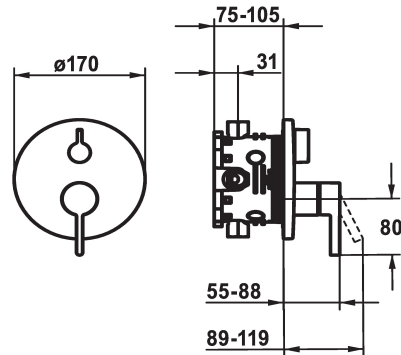

KWC BEVO Trim kit - Lever mixer - Tub

Modell-Linie: BEVO | 20.424.510.000
Showers | Exposed bath mixer

KWC-No.

- | |
|---|
| 124634
chromeline, Trim kit |
| 124636
chromeline, Trim kit, with vacuum breaker |
| 125027
matt black, Trim kit |
| 125028
matt black, Trim kit, with vacuum breaker |
| 125054
brushed steel, Trim kit |
| 125055
brushed steel, Trim kit, with vacuum breaker |

- * Trim kit with function unit
- * Outflow top and below
- * Turning handle for diverter
- * KWC cartridge M 35 H
- with ceramic discs
- flow rate and temperature continuously variable
- * Scope of delivery:

- Function unit, lever, cap, sleeve, cover plate, holder for escutcheon, diverter
- Fastening of the cover plate without screws
- * To be ordered separately:
- Unit for concealed installation KWC BLUEBOX®
- ½", without shut-off valve, 39.999.900.931
- ¾" (½"), with shut-off valve, 39.999.910.931

Technical Data

Flow rate
Diameter
Handling
Color code
Installation type
Faucet_typ
Acoustic group
Concealed unit
Energy label

19 l/min (3 bar)
D170
front lever
chrome
Wall mounted
Faucet
yes
Trim kit, with vacuum breaker
C