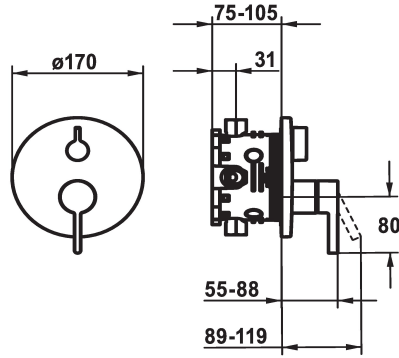

## KWC BEVO Trim kit - Lever mixer - Tub

Modell-Linie: BEVO | 20.424.510.000  
Suihkut ja suihkupaneelit | Allashanat

KWC-No.
<b>124634</b> chromeline, Trim kit
<b>124636</b> chromeline, Trim kit, with vacuum breaker
<b>125027</b> matt black, Trim kit
<b>125028</b> matt black, Trim kit, with vacuum breaker
<b>125054</b> brushed steel, Trim kit
<b>125055</b> brushed steel, Trim kit, with vacuum breaker

ATT-KWC-FARBCODE	ATT-KWC-UNTERPUTZ
chromeline	FM-Set
chromeline	FM-Set mit SI
matt black	FM-Set
matt black	FM-Set mit SI
brushed steel	FM-Set
brushed steel	FM-Set mit SI

\* Trim kit with function unit  
\* Outflow top and below  
\* Turning handle for diverter  
\* KWC cartridge M 35 H  
- with ceramic discs  
- flow rate and temperature continuously variable  
\* Scope of delivery:

- Function unit, lever, cap, sleeve, cover plate, holder for escutcheon, diverter  
- Fastening of the cover plate without screws  
\* To be ordered separately:  
- Unit for concealed installation KWC BLUEBOX®  
½", without shut-off valve, 39.999.900.931  
¾" (½"), with shut-off valve, 39.999.910.931

Tekniset tiedot
ATT-KWC-A_ABGANG_UP
Halkaisija
Handling
ATT-KWC-FARBCODE
Installation_type
Faucet_typ
G_Acoustic_group
ATT-KWC-UNTERPUTZ
EnergyLabelCH
Materiaali
lviCode

19 l/min (3 bar)
D170
frontbedient
chromeline
Seinäasennus
01
yes
FM-Set mit SI
C
Messinki
0