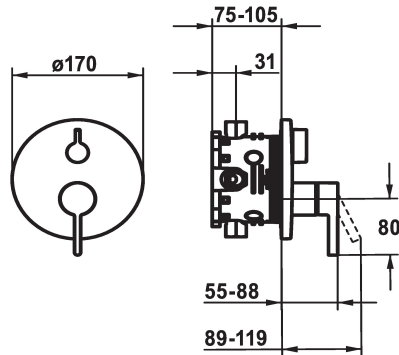

KWC BEVO Trim kit - Lever mixer - Tub

Modell-Linie: BEVO | 20.424.510.000
Armatura natryskowa | Baterie wannowe

KWC-No.
124634 chromeline, Trim kit
124636 chromeline, Trim kit, with vacuum breaker
125027 matt black, Trim kit
125028 matt black, Trim kit, with vacuum breaker
125054 brushed steel, Trim kit
125055 brushed steel, Trim kit, with vacuum breaker

ATT-KWC-FARBCODE	ATT-KWC-UNTERPUTZ
chromeline	FM-Set
chromeline	FM-Set mit SI
matt black	FM-Set
matt black	FM-Set mit SI
brushed steel	FM-Set
brushed steel	FM-Set mit SI

* Trim kit with function unit
* Outflow top and below
* Turning handle for diverter
* KWC cartridge M 35 H
- with ceramic discs
- flow rate and temperature continuously variable
* Scope of delivery:

- Function unit, lever, cap, sleeve, cover plate, holder for escutcheon, diverter
- Fastening of the cover plate without screws
* To be ordered separately:
- Unit for concealed installation KWC BLUEBOX®
½", without shut-off valve, 39.999.900.931
¾" (½"), with shut-off valve, 39.999.910.931

Dane techniczne
ATT-KWC-A_ABGANG_UP
średnicy
Handling
ATT-KWC-FARBCODE
Installation_type
Faucet_typ
G_Acoustic_group
ATT-KWC-UNTERPUTZ
EnergyLabelCH
Materiał

19 l/min (3 bar)
D170
frontbedient
chromeline
Montaż naścienny
01
1
FM-Set mit SI
C
Mosiądz