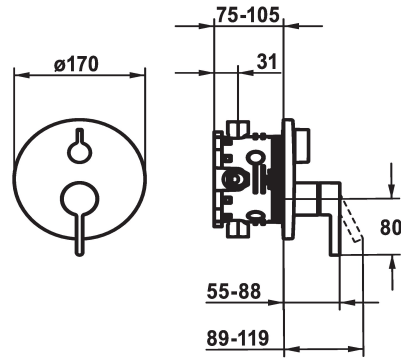

## KWC BEVO Trim kit - Lever mixer - Tub

Modell-Linie: BEVO | 20.424.510.000  
Duschar | Badkarsarmaturer

KWC-No.
<b>124634</b> chromeline, Trim kit
<b>124636</b> chromeline, Trim kit, with vacuum breaker
<b>125027</b> matt black, Trim kit
<b>125028</b> matt black, Trim kit, with vacuum breaker
<b>125054</b> brushed steel, Trim kit
<b>125055</b> brushed steel, Trim kit, with vacuum breaker

ATT-KWC-FARBCODE	ATT-KWC-UNTERPUTZ
chromeline	FM-Set
chromeline	FM-Set mit SI
matt black	FM-Set
matt black	FM-Set mit SI
brushed steel	FM-Set
brushed steel	FM-Set mit SI

\* Trim kit with function unit  
\* Outflow top and below  
\* Turning handle for diverter  
\* KWC cartridge M 35 H  
- with ceramic discs  
- flow rate and temperature continuously variable  
\* Scope of delivery:

- Function unit, lever, cap, sleeve, cover plate, holder for escutcheon, diverter  
- Fastening of the cover plate without screws  
\* To be ordered separately:  
- Unit for concealed installation KWC BLUEBOX®  
½", without shut-off valve, 39.999.900.931  
¾" (½"), with shut-off valve, 39.999.910.931

Technical Data
ATT-KWC-A_ABGANG_UP
Diameter
Handling
ATT-KWC-FARBCODE
Installation_type
Faucet_typ
G_Acoustic_group
ATT-KWC-UNTERPUTZ
EnergyLabelCH
Material

19 l/min (3 bar)
D170
frontbedient
chromeline
Väggmontering
01
1
FM-Set mit SI
C
Mässing