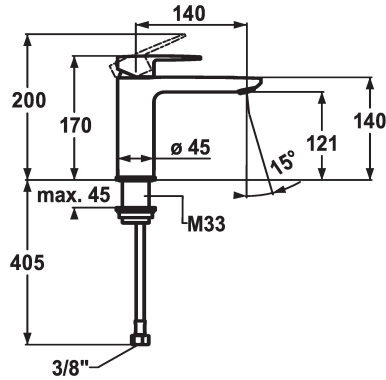

KWC ELLA Lever mixer - Basin

Modell-Linie: ELLA | 12.381.053.000FL
Umyvadlové armatury | Hydraulické armatury

KWC-No.

124642
chromeline, A 140, flexible connection hoses, with pop-up valve

124643
chromeline, A 140, flexible connection hoses, without pop-up valve

- * Lever mixer
- * EcoProtect - water-saving device
- * Fixed spout
- Neoperl® Perlator® Shorty
- * OptimalSpace - ample space for washing or working
- * KWC cartridge M 35 OP

ATT-KWC- ABLAUFGARNITUR

mit_Ablaufgarnitur

ohne_Ablaufgarnitur

- with ceramic discs
- flow rate and temperature continuously variable
- temperature limitation
- * Flexible connection hoses 3/8"
- * Fastening by means of threaded sleeve M33 x 1.5
- * Mounting hole size ø35 mm

Faucet_typ

Measure_Height

G_Acoustic group

Projection_A

EnergyLabelCH

ATT-KWC-MASS-WASSERAUSTRITT

Material

5 l/min (3 bar)