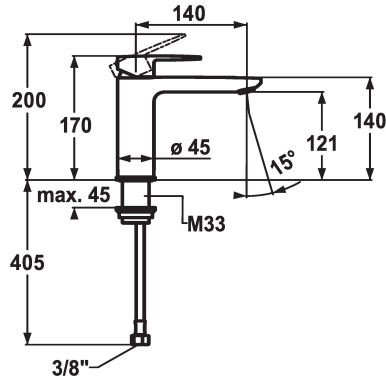

KWC ELLA Lever mixer - Basin

Modell-Linie: ELLA | 12.381.053.000FL
Taps | Manual taps

KWC-No.

124642
chromeline, A 140, flexible connection hoses, with pop-up valve

124643
chromeline, A 140, flexible connection hoses, without pop-up valve

- * Lever mixer
- * EcoProtect - water-saving device
- * Fixed spout
- Neoperl® Perlator® Shorty
- * OptimalSpace - ample space for washing or working
- * KWC cartridge M 35 OP

- with ceramic discs
- flow rate and temperature continuously variable
- temperature limitation
- * Flexible connection hoses 3/8"
- * Fastening by means of threaded sleeve M33 x 1.5
- * Mounting hole size ø35 mm

Technical Data

Flow rate
Pop-up_valve
Connection
Spout
Handling
Color code
Installation_type
Faucet_typ
Measure Height
Acoustic group
Projection_A
Energy Label
Dimension Water outlet

5 l/min (3 bar)
ohne_Ablaufgarnitur
Flexible connection hoses
fixe
top lever
chrome
Pillar installation
Faucet
170
Battery1
A 140
A
121