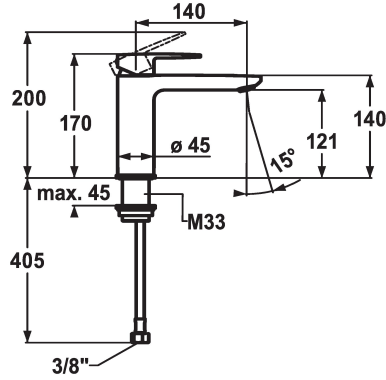

KWC ELLA Lever mixer - Basin

Modell-Linie: ELLA | 12.381.053.000FL
Taps | Manual taps

KWC-No.

124642
chromeline, A 140, flexible connection hoses, with pop-up valve

124643
chromeline, A 140, flexible connection hoses, without pop-up valve

- * Lever mixer
- * EcoProtect - water-saving device
- * Fixed spout
- Neoperl® Perlator® Shorty
- * OptimalSpace - ample space for washing or working
- * KWC cartridge M 35 OP

pop-up valve

with pop-up valve

without pop-up valve

- with ceramic discs
- flow rate and temperature continuously variable
- temperature limitation
- * Flexible connection hoses 3/8"
- * Fastening by means of threaded sleeve M33 x 1.5
- * Mounting hole size ø35 mm

Technical Data

Flow rate
pop-up valve
Connection
Spout
Handling
Color code
Installation type
Faucet_typ
Measure Height
Acoustic group
Projection A
Energy label
Dimension Water outlet
material

5 l/min (3 bar)
without pop-up valve
Flexible connection hoses
fixed
top lever
chromeline
Pillar installation
Faucet
170
yes
A 140
A
121
Brass