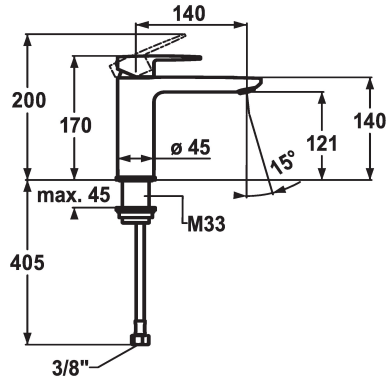

KWC ELLA Lever mixer - Basin

Modell-Linie: ELLA | 12.381.053.000FL
Armatura umywalkowa | Armatura jednouchwytywa

KWC-No.

124642
chromeline, A 140, flexible connection hoses, with pop-up valve

124643
chromeline, A 140, flexible connection hoses, without pop-up valve

ohne_Ablaufgarnitur

- with ceramic discs
- flow rate and temperature continuously variable
- temperature limitation
- * Flexible connection hoses 3/8"
- * Fastening by means of threaded sleeve M33 x 1.5
- * Mounting hole size ø35 mm

Dane techniczne

A_Spout_Spray
ATT-KWC-ABLAUFGARNITUR
Connection
ATT-KWC-AUSLAUF
Handling
ATT-KWC-FARBCODE
Installation_type
Faucet_typ
Dimension Height
G_Acoustic group
Projection_A
EnergyLabelCH
ATT-KWC-MASS-WASSERAUSTRITT
Material

5 l/min (3 bar)
ohne_Ablaufgarnitur
Flexible_Anschlusschläuche
fest
topbedient
chromeline
Standmontage
01
170
1
A140
A
121
Mosiqdz